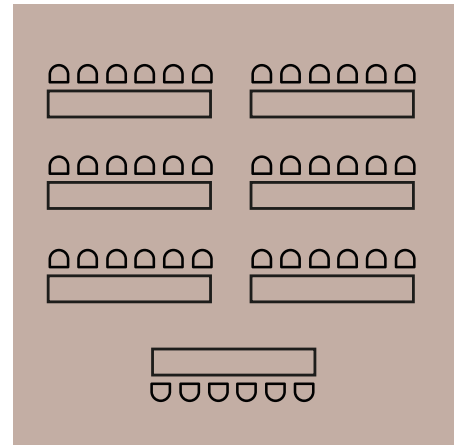

Conferences

The Rydal Suite

Theatre style

Maximum 100 guests

Boardroom

Maximum 30 guests

Classroom

Maximum 42 guests

U Shape

Maximum 30 guests

Cabaret

Maximum 42 guests

Banquet

Maximum 60 guests